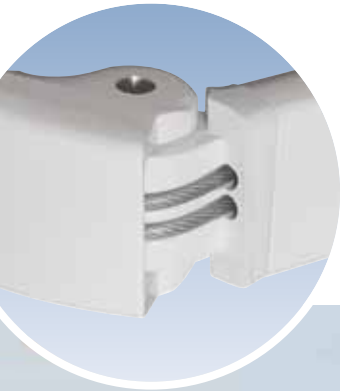

Prima T range:
Prima T
Prima TS

Prima cassette awnings:
Prima CC
Prima C1