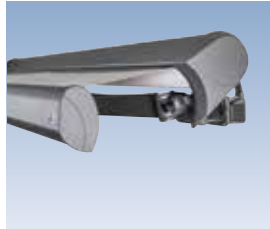

Prima T range:
Prima T
Prima TS

Prima cassette awnings:
Prima CC
Prima C1