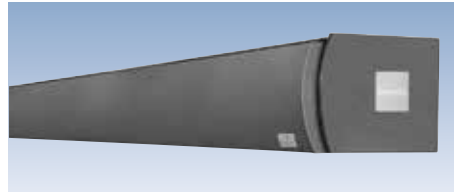

State-of-the-art design perfected with technical enhancements