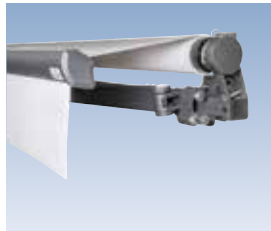

Prima awnings