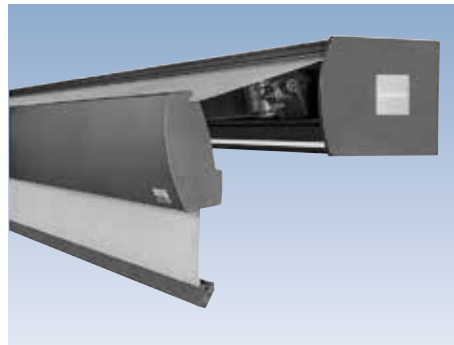

Inductive charging ensures that the standard, electrically operated drop down valance is kept ready to use