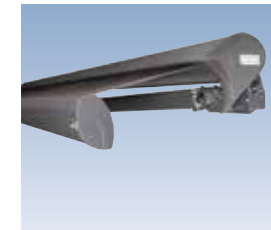

Novetta awnings

Novetta open awnings:
Novetta Basic
Novetta Plus 1
Novetta XS | XH