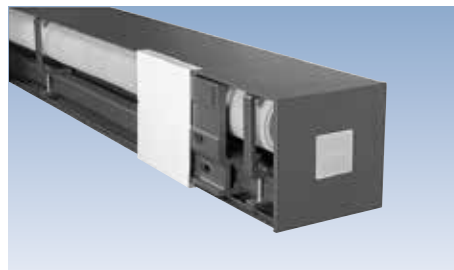

The optionally available rear panel closes off the box for ceiling or rafter mounting