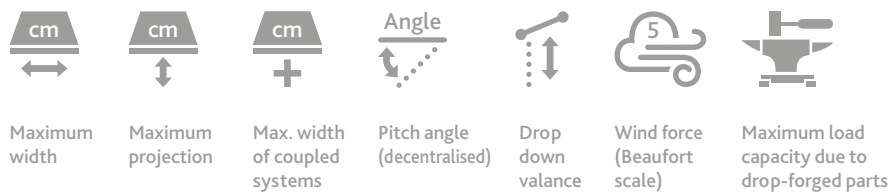

Maximum width
Maximum projection
Max. width of coupled systems
Pitch angle (decentralised)
Drop down valance
Wind force (Beaufort scale)
Maximum load capacity due to drop-forged parts

Twilight recommended – use in a vertical direction:
Summer thermal insulation. Anti-glare protection. View to the outside. Dimensionally stable.