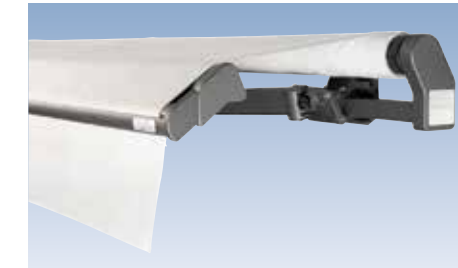

When the awning is closed, all profiles move close to each other. This means that a relatively small installation space is required for this double awning