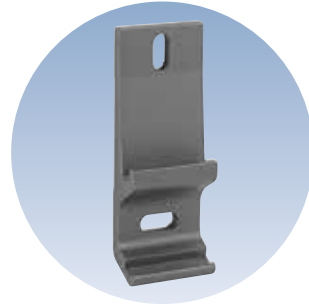

**Prima awnings –
The first step into the awning world**

Articulated arm awnings in the Prima series with a particularly attractive price-performance ratio.

Whether the Prima T | TS back bar awning, the exclusive Prima CC compact cassette awning or the fully enclosed Prima C1 cassette awning: With a powder-coated frame, aluminium fixings and arm mounts and robust articulated arms with a twin cable, your enjoyment of the awning will last for many summers.

Proven hook-in technology with extruded aluminium brackets ensures a secure hold