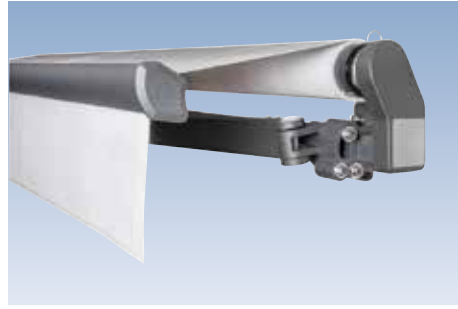

Proven hook-in technology with extruded aluminium brackets ensures a secure hold

Robust hook-in fixing also for the cassette awnings in the Prima range

Hook-in bracket for variable attachment to the awning box

Prima T with a rigid arm connection and pitch adjustment option

Novetta Basic with a rigid, extruded arm mount and a highly resilient chain-operated articulated arm

Novetta Plus 1 with a drop-forged arm mount and an integrated windlock mechanism and tilt reset