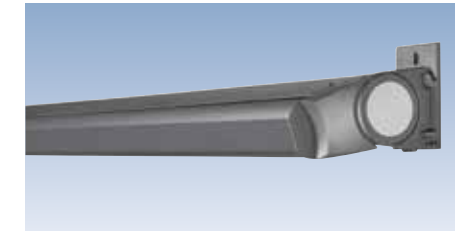

The flat overall height is only 14 cm and the pitch can be infinitely adjusted up to 45°

The gap between the cassette and the wall is sealed off visually using colour-matched aluminium covers

Prima C1: The sophisticated cassette awning

A compact and sophisticated design and an extremely small cassette height are distinguishing features of the Prima C1. It is also extremely easy to install – This cassette awning can be mounted on the wall, ceiling or rafters depending on your requirements.

Sophisticated technology – The awning fabric and articulated arms are protected – and an attractive design forms an outstanding unit in the Prima C1.