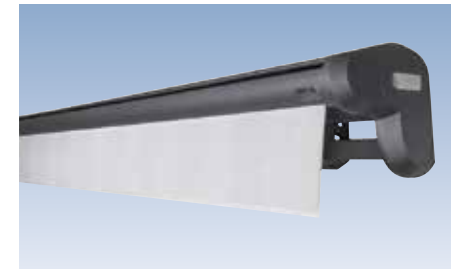

Novetta Plus H with a fully enclosed sleeve