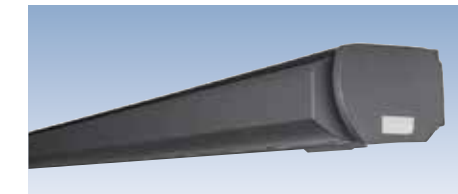

Other benefits: Flexible mounting area and a small number of fixing brackets

Novetta Plus F is also available on request with up to seven dimmable LED spotlights (mounted in the base profile!)

Novetta Plus F: The elegant flat cassette