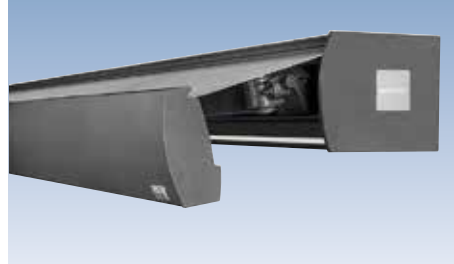

The dimmable, warm white LED light sets new accents