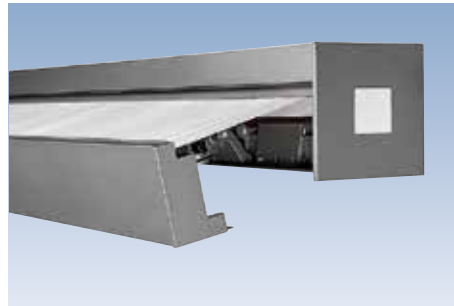

The end cap of the front profile assimilates the cubic lines of the box