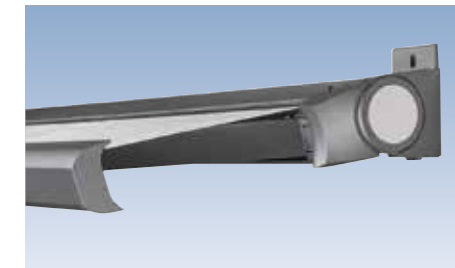

The flat overall height is only 14 cm and the pitch can be infinitely adjusted up to 45°