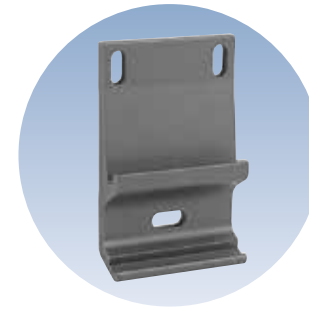

Bracket for hook-in fixing for exacting fixing requirements, available in different widths

Pitch adjuster made of drop-forged aluminium with an automatically locking windlock mechanism

Arm mounts made of extruded aluminium ensure a firm hold of the articulated arms