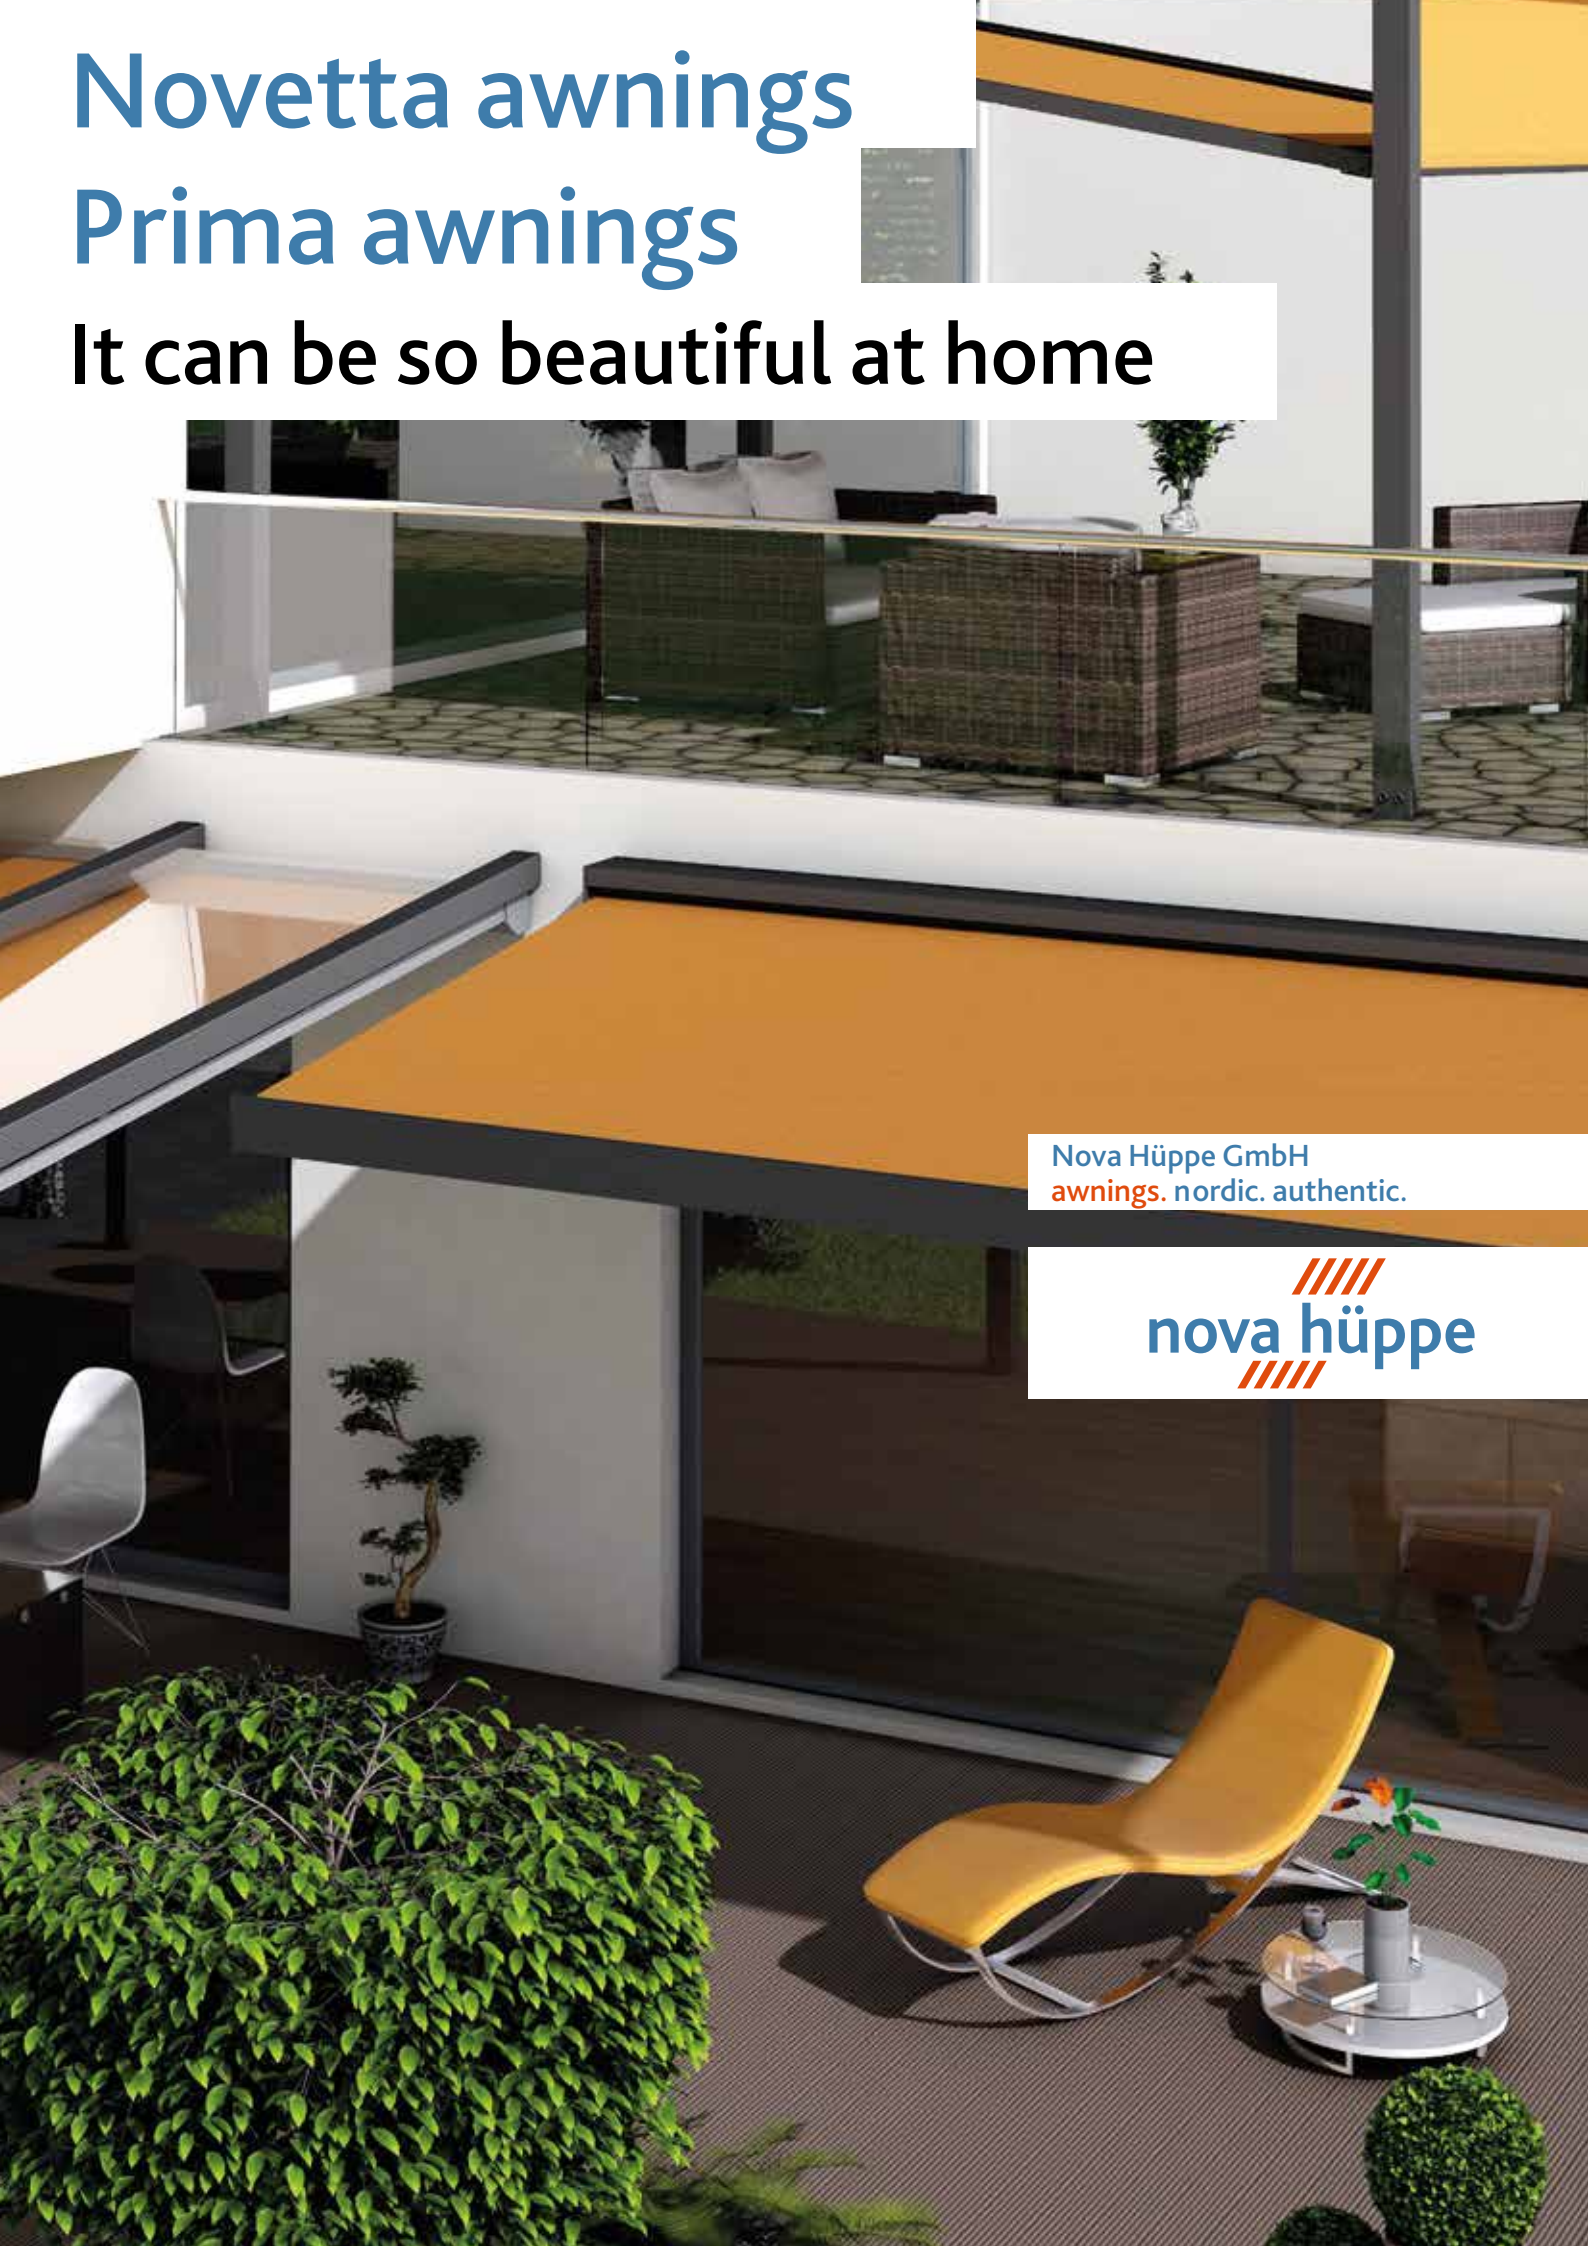

Novetta awnings

Prima awnings

It can be so beautiful at home

Nova Hüppe GmbH
awnings. nordic. authentic.

nova hüppe