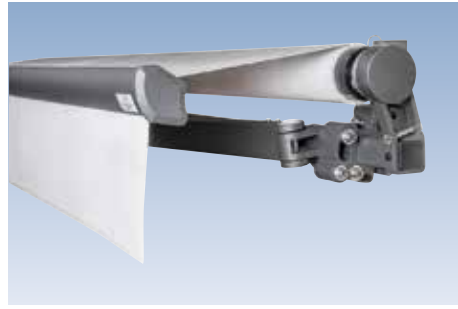

Prima T with a rigid arm connection and pitch adjustment option