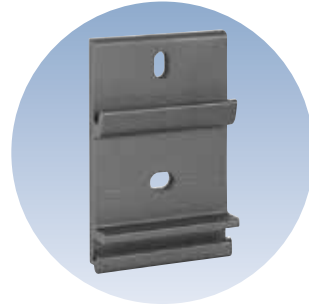

Robust hook-in fixing also for the cassette awnings in the Prima range