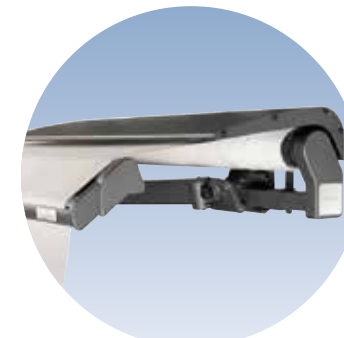

Novetta Plus 2 double articulated arm awning with an additionally extendible area