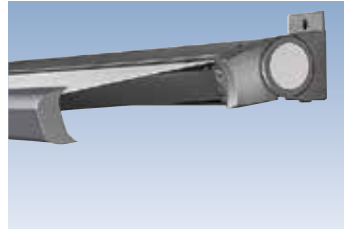

Prima T range:
Prima T
Prima TS

Prima cassette awnings:
Prima CC
Prima C1