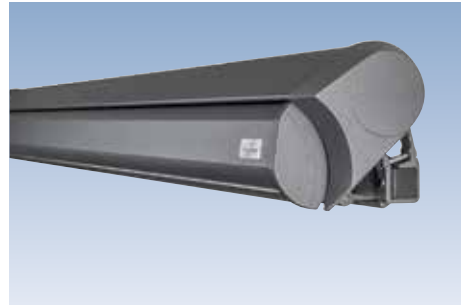

The Prima CC cuts a fine figure especially when it is closed

Side view of the Prima CC with attractive profiles and aluminium side caps