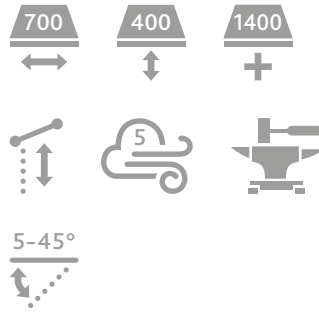

Novetta Basic with a rigid, extruded arm mount and a highly resilient chain-operated articulated arm