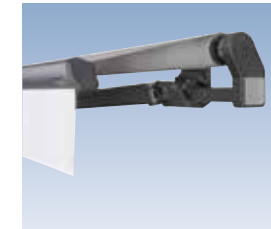

Novetta awnings

Novetta open awnings:
Novetta Basic
Novetta Plus 1
Novetta XS | XH