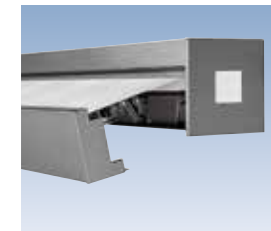

Novetta compact awnings:
Novetta Plus H
Novetta CC
Novetta Plus 2

Novetta cassette awnings:
Novetta Plus Q
Novetta Plus F
Novetta Plus R