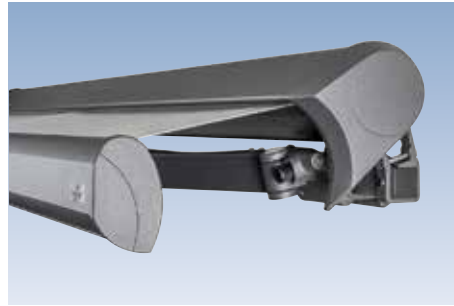

The Prima CC cuts a fine figure especially when it is closed

Side view of the Prima CC with attractive profiles and aluminium side caps