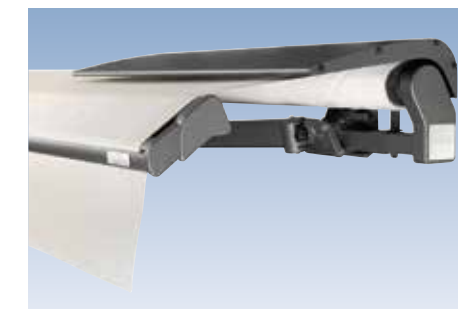

The additional area offers additional, exclusive shading – the outstanding feature of the Novetta Plus 2