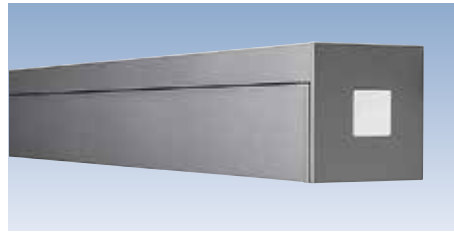

A puristic design and optimal functionality: The Novetta Plus Q when it is closed