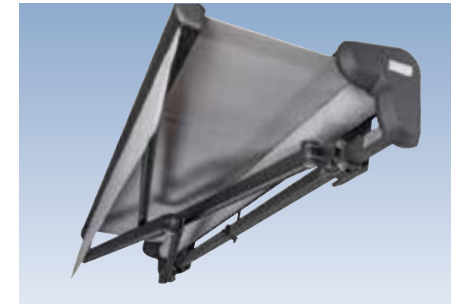

Novetta Plus H with a fully enclosed sleeve

Novetta XH | XS with greater projection than width