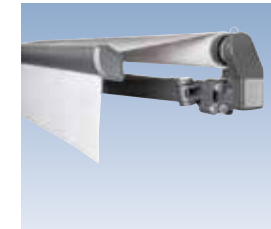

Novetta awnings

Novetta open awnings:
Novetta Basic
Novetta Plus 1
Novetta XS | XH