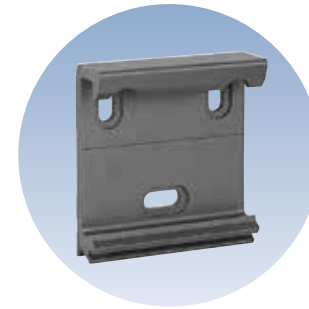

Hook-in bracket for variable attachment to the awning box